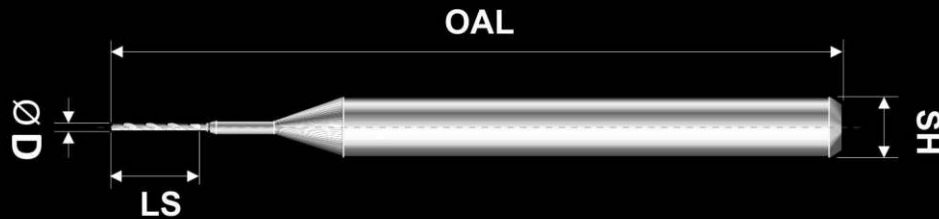

## MICRO DRILL *for* INTRA OCULAR LENS

S.C. 2 Flute Special Polished Flute UNCOATED Drill for IOL

UV42			
D	LS	OAL	SH
0.200	3.50	38.00	3.175
0.250	4.50	38.00	3.175
0.300	5.50	38.00	3.175
0.350	5.50	38.00	3.175
0.400	5.50	38.00	3.175
0.450	5.50	38.00	3.175
0.500	7.00	38.00	3.175
0.550	7.00	38.00	3.175
0.600	7.00	38.00	3.175
Other Diameters Available on Request			